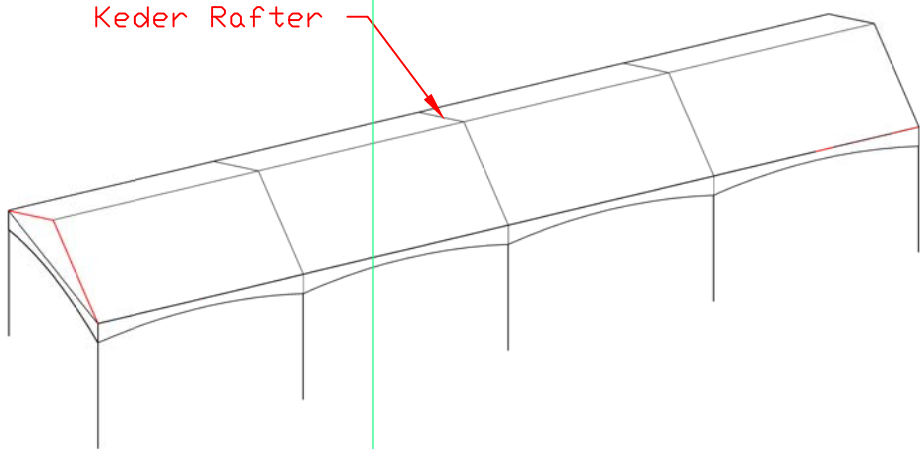

15x60 Keder Track Gable			
Qty	FITTINGS		Part #
2	Gable Left Keder		C1411
2	Gable Right Keder		C1412
2	Gable Crown Keder - 3 Way		C1407
6	Tee Joint		C1003
3	Top Tee Keder		C1402
10	Quick Peak Base Plates		C1011-Q
10	Ratchet Ropes		ROPE003
3	Cross Cable		CB-KD-20X
10	Ratchet Spreader Mid		C1063
	Canopy Pins - 2in.		A02
	Canopy Pins - D-Tube		A03
Qty	Size	Keder Poles	Color
10	7'-8"	Rafter	
Qty	Size	D-Tube Poles	Color
Qty	Size	2" Poles	Color
14	14'-4"	Spreader	
10	7'-8"	Legs	Black
Qty	Accessories		
4	Corner Leg Braces		
6	Tee Joint Leg Braces Spaced at 10 Ft.		
14	Ropes and Stakes (10 Minimum)		
150	Linear Feet - Sidewalls		
Options			
Expandable			
Colors (Solid or stripes)			
Clear 20 Ga.			
Notes			

26480 Summit Circle
 Santa Clarita, CA 91350
 www.centraltent.com 800.997.8368 800.665.4903 Fax

PROPRIETARY INFORMATION
 THE DATA AND DETAILS ON THIS PAGE ARE THE SOLE PROPERTY OF CENTRAL TENT AND ITS
 SUBSIDIARIES. IT MAY NOT BE LABEL, DISCLOSED, OR DUPLICATED IN ANY WAY.

NAME: 15x60 Standard Gable Keder
 FILENAME:
 DATE: 7/20/2020 DRAWN BY: Joe C